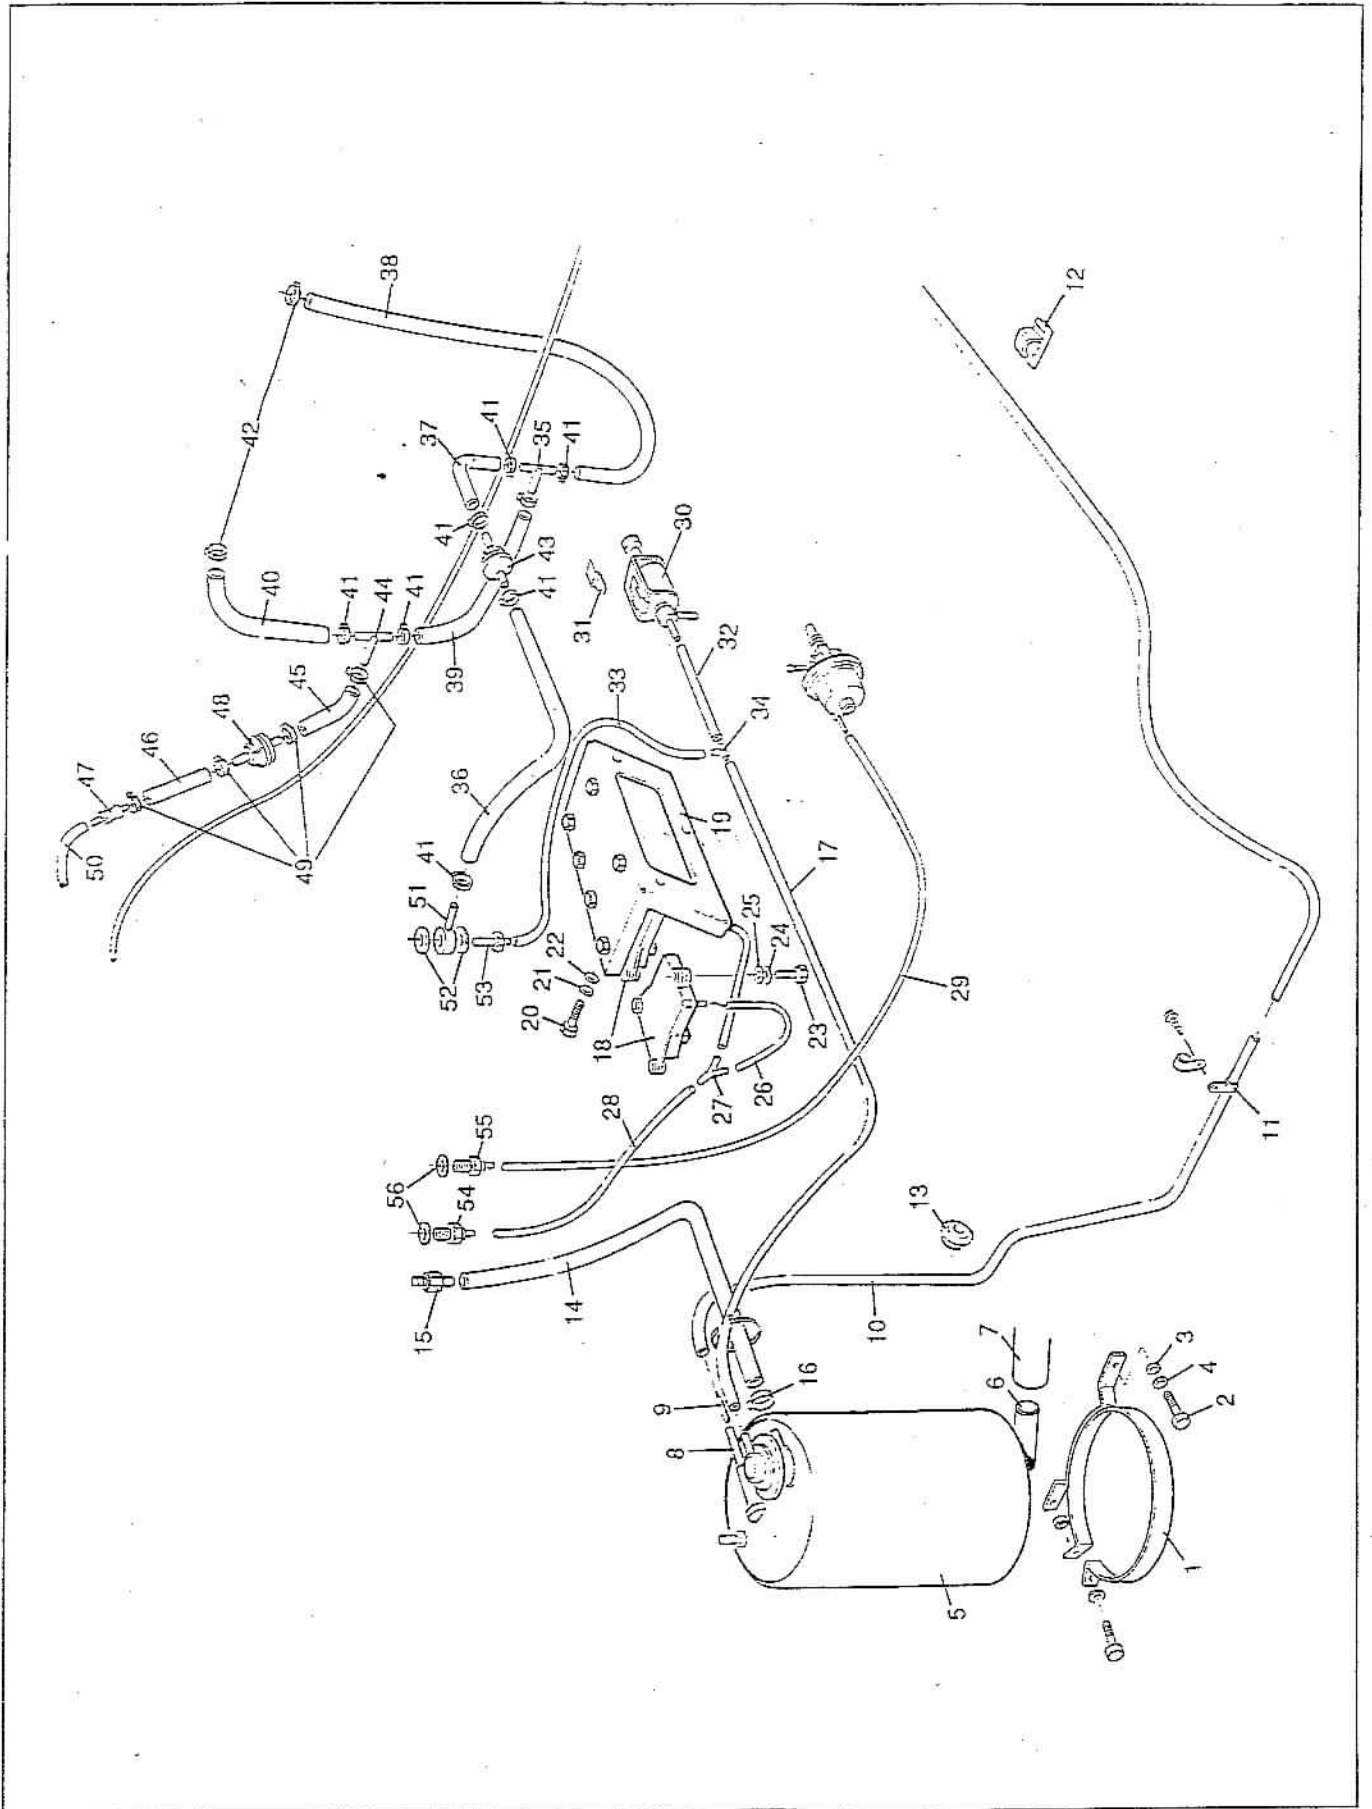

FUEL, EMISSION CONTROL AND EXHAUST

Vacuum System

FUEL, EMISSION CONTROL, EXHAUST

Vacuum System

Illus No.	Part Number	Description	Qty	Remarks
1	08.52975	Mounting bracket assembly, carbon canister	1	} Clamp ring fixing
-	693962	Screw, M6 x 25	1	
-	692151	Nut, Nyloc, M6	1	
-	692056	Washer, plain, M6	2	
2	693962	Screw, M6 x 25	2	} Bracket to mounting
3	692056	Washer, plain, M6	2	
4	692580	Washer, spring, M6	2	
5	097.034.0116	Carbon canister	1	
6	34.15188	Drain cap	1	
7	692643	Vacuum hose, 11/32in i.d.	1	Bottom cap
8	692236	Tubing, Nylaflex, 55mm long	1	
9	097.034.0118	Adaptor, carbon canister to tank line	1	
10	692235	Breather tube, tank line	1	3000mm long
11	692525	'P' clip, 1/4in nylon, tank line	6	
12	694791	Clip, self adhesive, tank line	2	
13	694836	Grommet, 1/4in i.d.	2	Bulkhead holes
14	692307	Hose	1	
15	08.55366	Nipple, 3/8 BSP	1	Plenum base to purge line
16	692671	'O' clip	1	
17	692546	Tube, Nylon, 1/8in dia., 1600mm	1	Reducer to 'Y'
18	08.54411	Absolute pressure sensor	2	
19	08.26637	Mounting bracket assy, absolute pressure sensor	1	
20	692088	Screw, M6 x 16	3	} A.P.S. bracket to bulkhead
21	692478	Washer, spring, M6	3	
22	692762	Washer, plain, M6	3	
23	692088	Screw, M6 x 16	6	} A.P.S. to mounting bracket
24	692478	Washer, spring, M6	6	
25	692762	Washer, plain, M6	6	
26	692546	Tube, Polyvon, 1/8in dia.	2	A.P.S. to 'Y' connection
27	08.21068	'Y' connection	1	For A.P.S.
28	692546	Tube, Polyvon, 1/8in dia.	1	'Y' connection to plenum
29	691504	Tube, white Polyvon	1	Fuel pressure regulator to plenum
30	89.26545	Vacuum valve	1	Air injection
31	007.53228	Mounting bracket, vacuum valve	1	
32	692546	Tube, Polyvon, 1/8in dia.	1	Vacuum valve to carbon canister 'Y'
33	692546	Tube, Polyvon, 1/8in dia.	1	Vacuum valve to plenum
34	08.21067	Tee piece	1	Plenum to vacuum valve
35	692181	Tee piece, Nylon	1	
36	692643	Vacuum hose, 71/2in long	1	Engine to valve
37	692643	Vacuum hose, 61/2in long	1	Valve to tee piece
38	692643	Vacuum hose, 38in long	1	Tank to tee piece
39	692643	Vacuum hose, 9in long	1	Tee piece to tee piece
40	692643	Vacuum hose, 10in long	1	Servo to tee piece
41	692645	Hose clip, 'Oetiker' type	8	
42	692634	Hose clip	2	
43	33.16743	Non-return valve	1	Engine to vacuum pipe
44	692446	Tee piece, Nylon	1	
45	692644	Vacuum hose, 7in long	1	Tee to valve
46	692644	Vacuum hose, 3in long	1	Valve to reducer